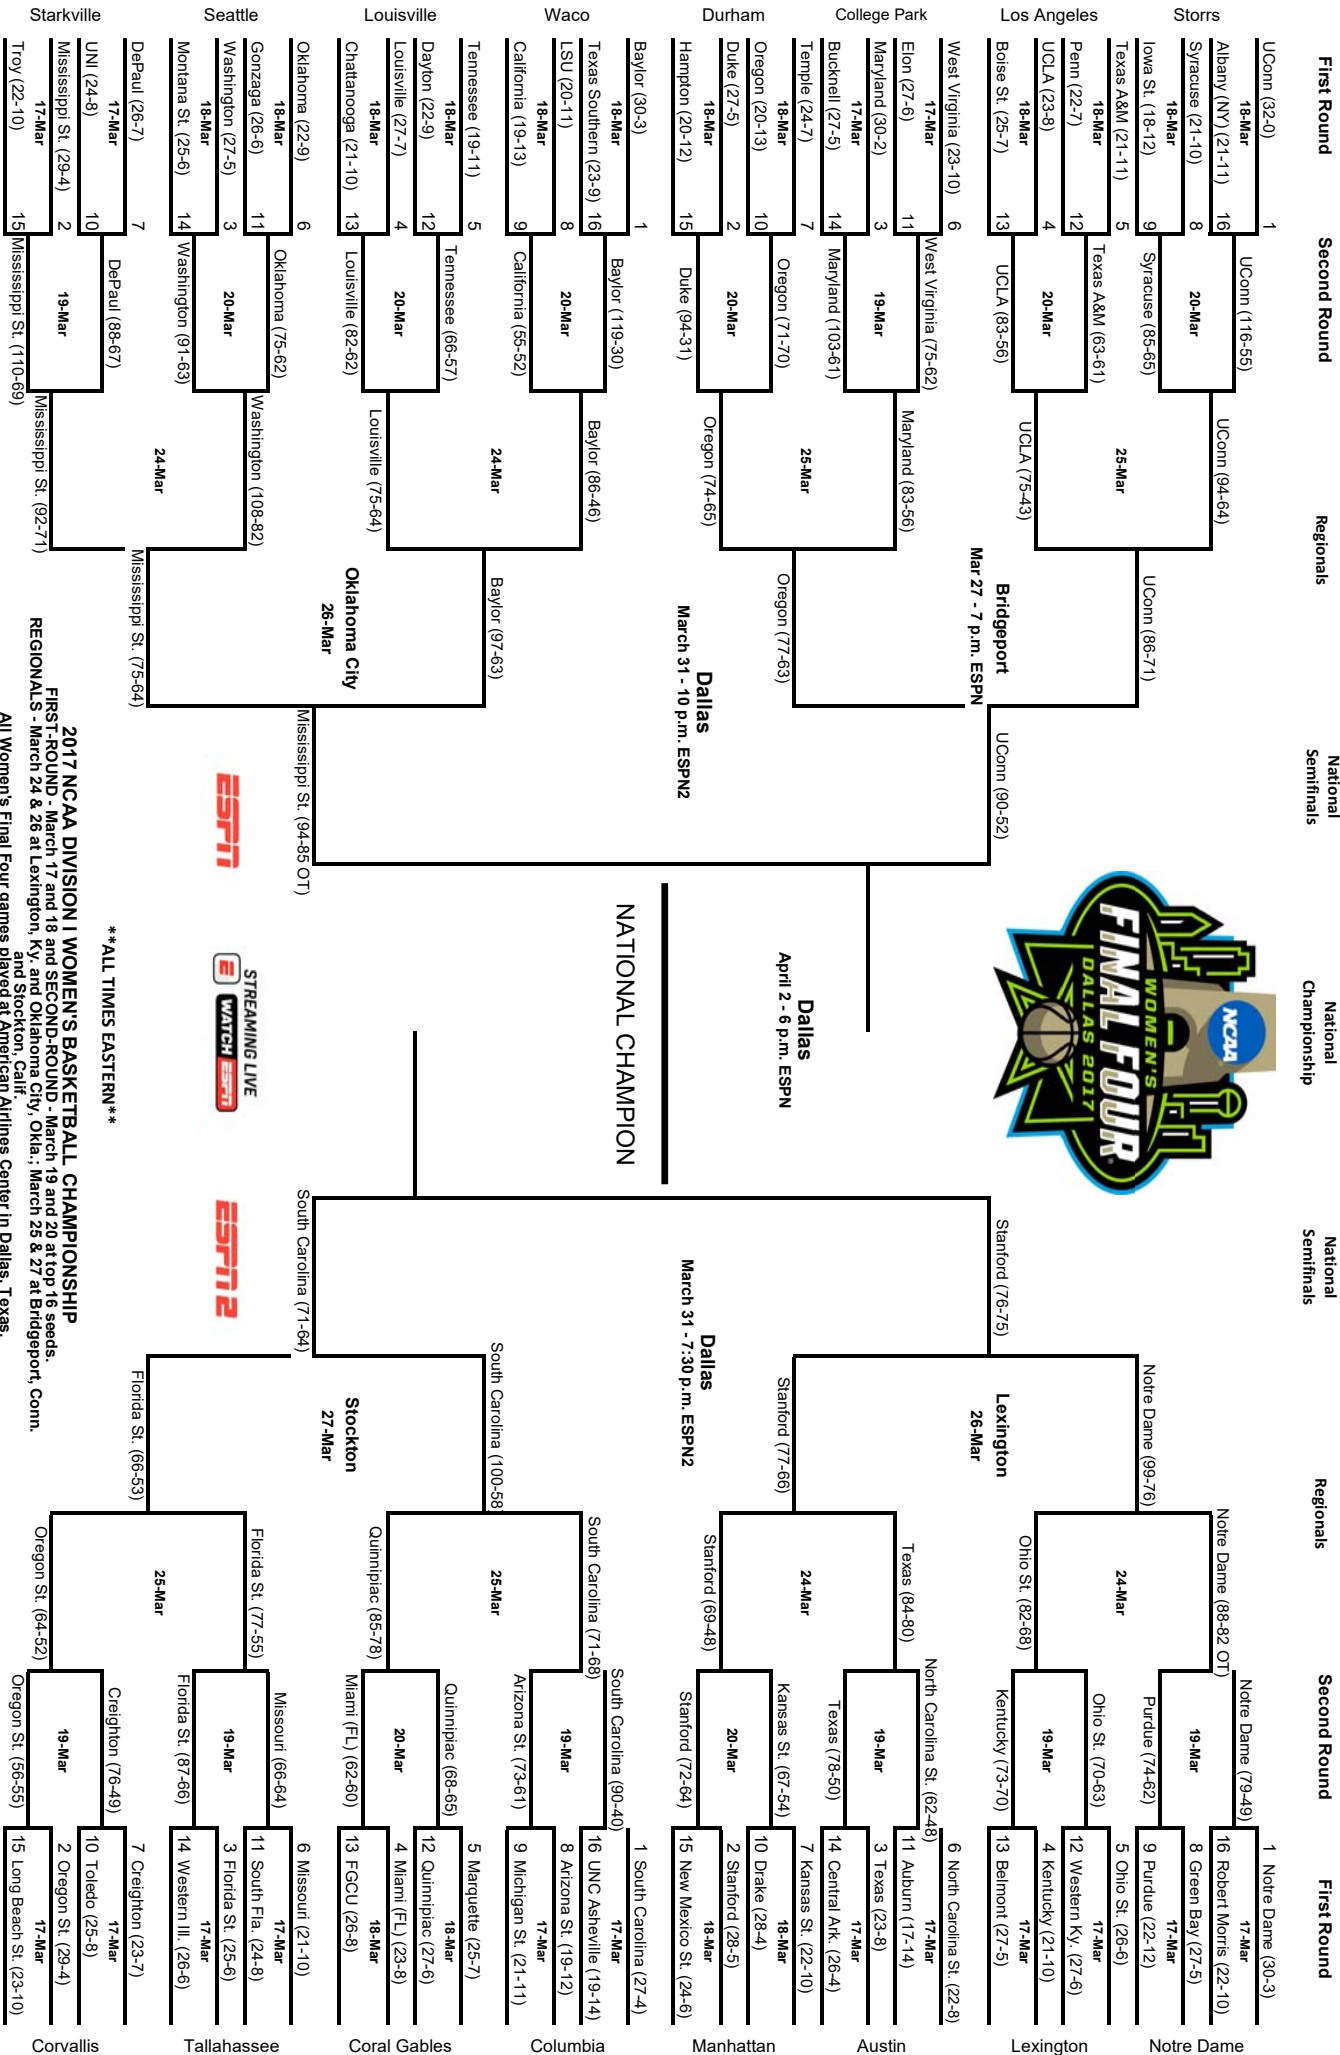

2017 NCAA Division I Women's BASKETBALL CHAMPIONSHIP

Dallas
April 2 - 6 p.m. ESPN

Dallas
March 31 - 7:30 p.m. ESPN2

Dallas
March 31 - 10 p.m. ESPN2

NATIONAL CHAMPION

ALL TIMES EASTERN

2017 NCAA DIVISION I WOMEN'S BASKETBALL CHAMPIONSHIP
FIRST-ROUND - March 17 and 18 and **SECOND-ROUND** - March 19 and 20 at top 16 seeds.
REGIONALS - March 24 & 26 at Lexington, Ky. and Oklahoma City, Okla., March 25 & 27 at Bridgeport, Conn. and Stockton, Calif.
All Women's Final Four games played at American Airlines Center in Dallas, Texas.

© 2017 National Collegiate Athletic Association. No commercial use without the NCAA's written permission. The NCAA opposes all sports wagering. This bracket should not be used for sweepstakes, contests, office pools or other gambling activities.