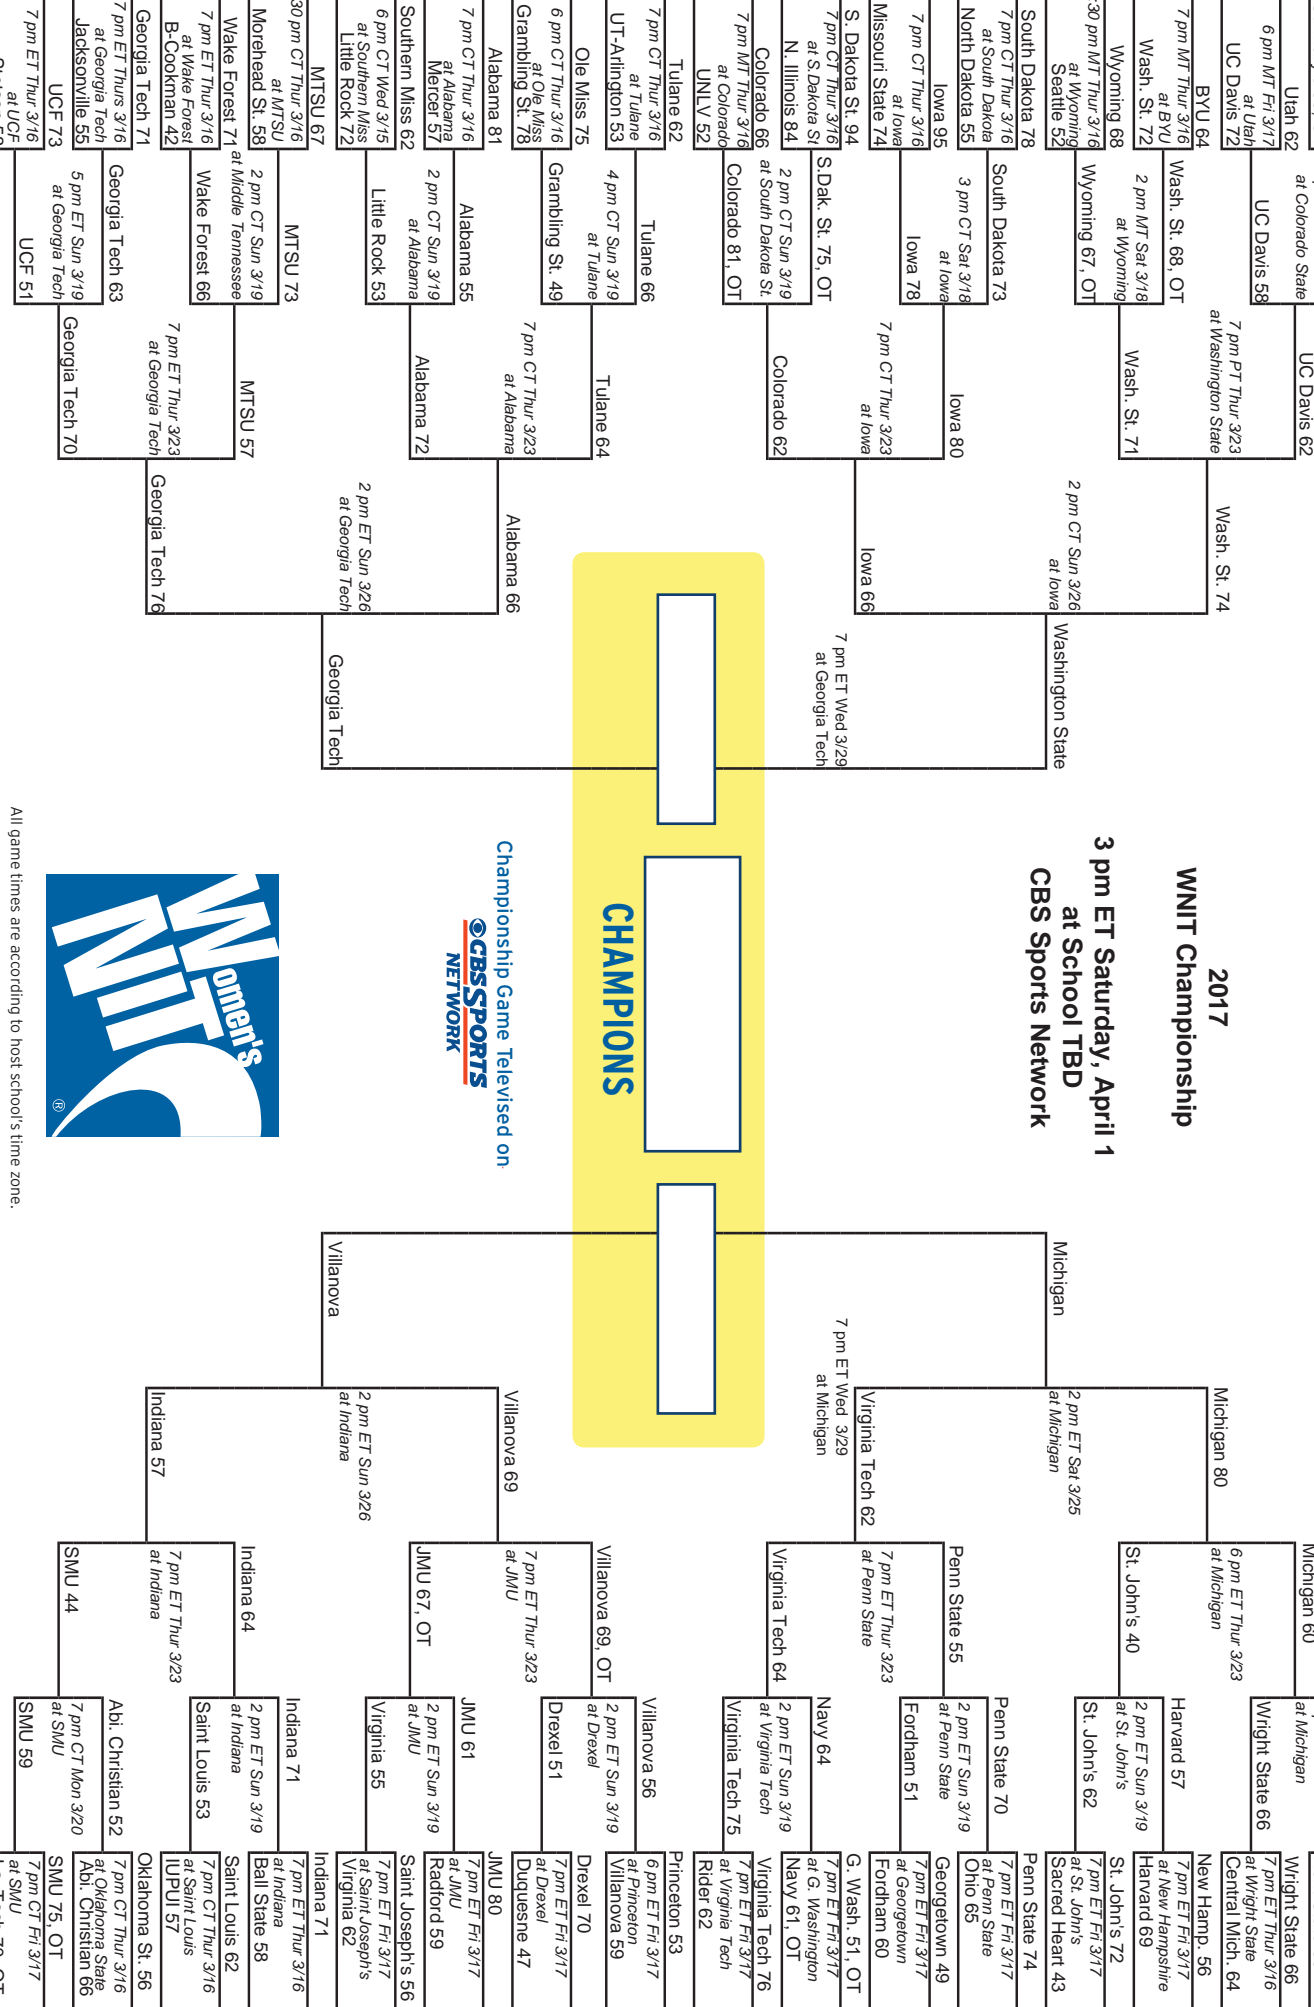

2017 Women's National Invitation Tournament

POSTSEASON WNIT BRACKET

Produced by **TRIPLE CROWN SPORTS**

Round 1 March 15-17   **Round 2** March 18-21   **Round 3** March 22-24   **Round 1** March 15-17

Quarterfinals March 25-27   **Semifinals** March 29-30   **Semifinals** March 29-30   **Quarterfinals** March 25-27

All game times are according to host school's time zone.